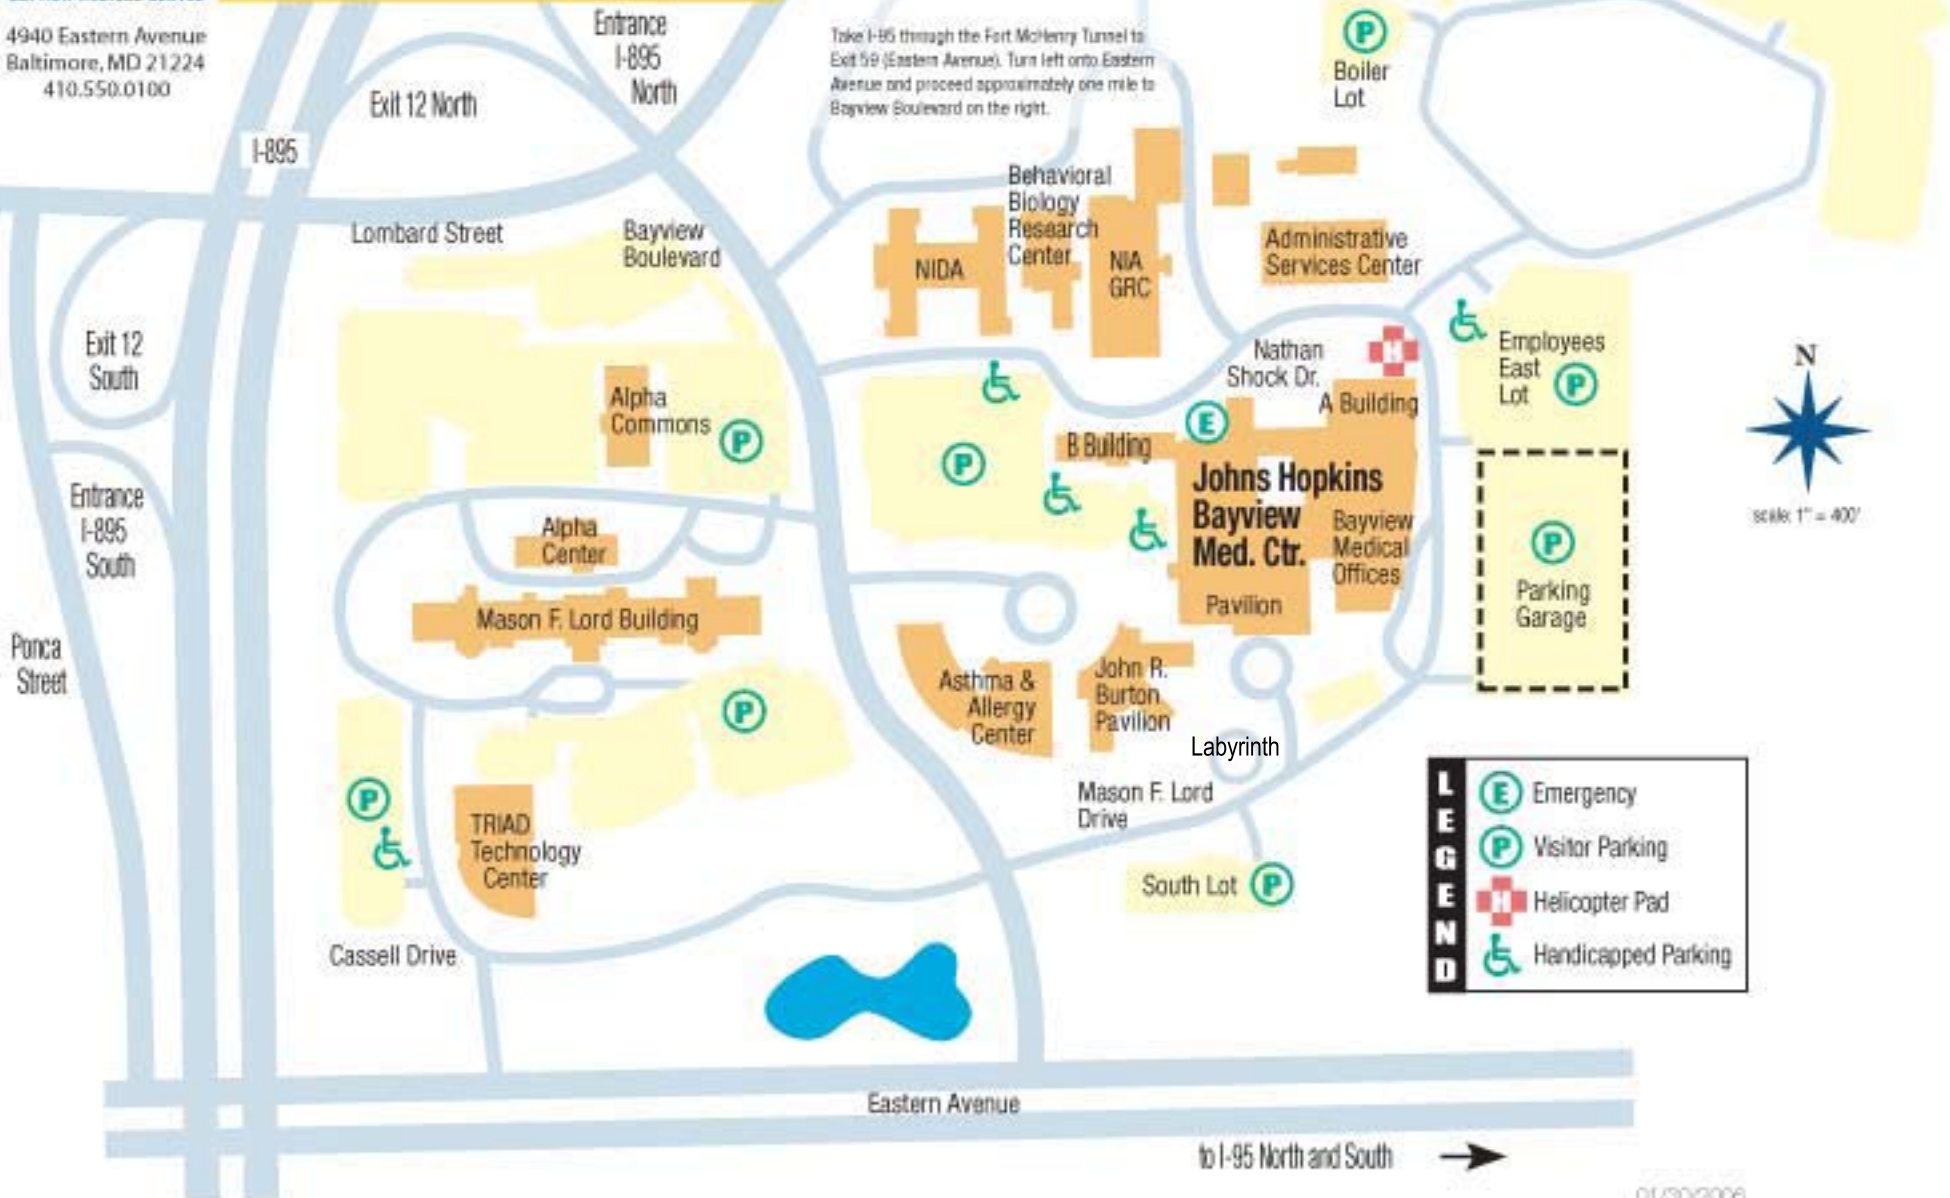

4940 Eastern Avenue
Baltimore, MD 21224
410.550.0100

Johns Hopkins Bayview Campus

Directions

From points South:

Take I-295 North to the Harbor Tunnel Thruway (I-895).

After exiting the tunnel, take Exit 12, Lombard Street.

At the first stop light, proceed straight onto Bayview Boulevard.

or

Take I-95 through the Fort McHenry Tunnel to Exit 59 (Eastern Avenue). Turn left onto Eastern Avenue and proceed approximately one mile to Bayview Boulevard on the right.

From points North and East:

Take I-95 South to Exit 59 (Eastern Avenue). Turn right onto Eastern Avenue (west) and proceed approximately one mile to Bayview Boulevard on the right.

or

Take I-895 South to exit 12, Lombard Street. At the first stoplight, turn right onto Bayview Boulevard.

LEGEND

- Emergency
- Visitor Parking
- Helicopter Pad
- Handicapped Parking

to I-95 North and South →